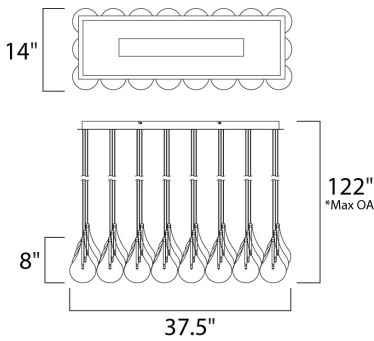

PRODUCT DESCRIPTION

A simple idea gracefully executed in the Larmes collection. Row upon row of Clear oversized teardrops, mounted onto an extended Polished Chrome lamp holder that supports xenon lamps, sets the stage. Individually adjustable drops for custom stagger effects allow for dramatic impact. An added benefit of each drop being aircraft cable-suspended, is the ability to adjust the overall height of the piece to fit the space. The final result is stark and stunning.

*max overall height

MEASUREMENTS

DIMENSION : 37.5" L x 14" W x 8" H
 MAX OAH : 122" OAH
 CANOPY : 12.25" W x 1.5" H x 35.75" L
 HANGING WEIGHT : 20.06 lb

LAMPING

INPUT VOLTAGE : V
 LUMENS : 2,880 Rated
 BULB : 24 x 10W Xenon 12V G4 , 240W Total
 BULB INCLUDED : (Included)
 DIMMABLE : Electronic Low Voltage (ELV)
 COLOR_TEMP : 2900K